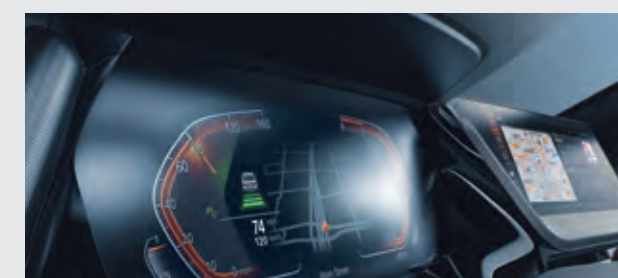

Attentiveness Assistant analyses the driving behaviour of the driver and suggests when to take a break in the control display. Functions from 70 km/h and higher.

¹ Performance data as measured in the emission test done under controlled conditions of environment, driving cycle, fuel, etc. as specified in Rule 115 of Central Motor Vehicle Rules, 1989.