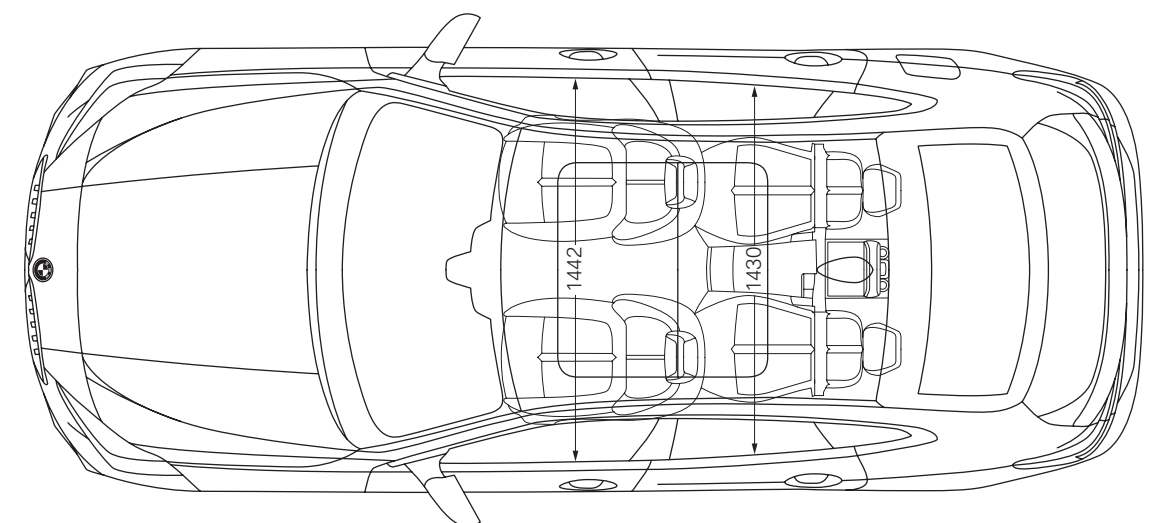

EXTERIOR COLOURS.

M Sport

UPHOLSTERY

SENSATEC

INTERIOR TRIMS.

DIMENSIONS.

[Colours] The colours printed above are intended to provide you with a first impression of paints and materials available for your BMW. Experience has shown, however, that printed images of paint, upholstery and interior trim colours cannot faithfully reproduce the actual appearance of the originals. We recommend therefore that you consult your BMW partner who will be able to show you original samples and assist with special requests.