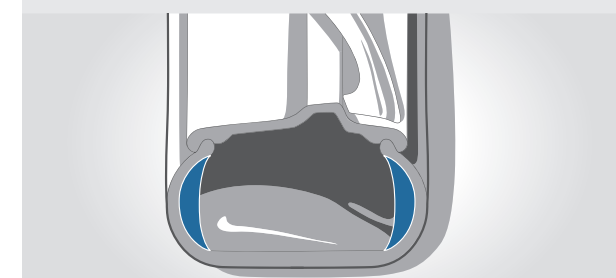

The Runflat Indicator (TDI) warns the driver with a light in the Control Display when there is a slight drop in tyre pressure. When there is a large pressure drop, there is an additional acoustic warning.