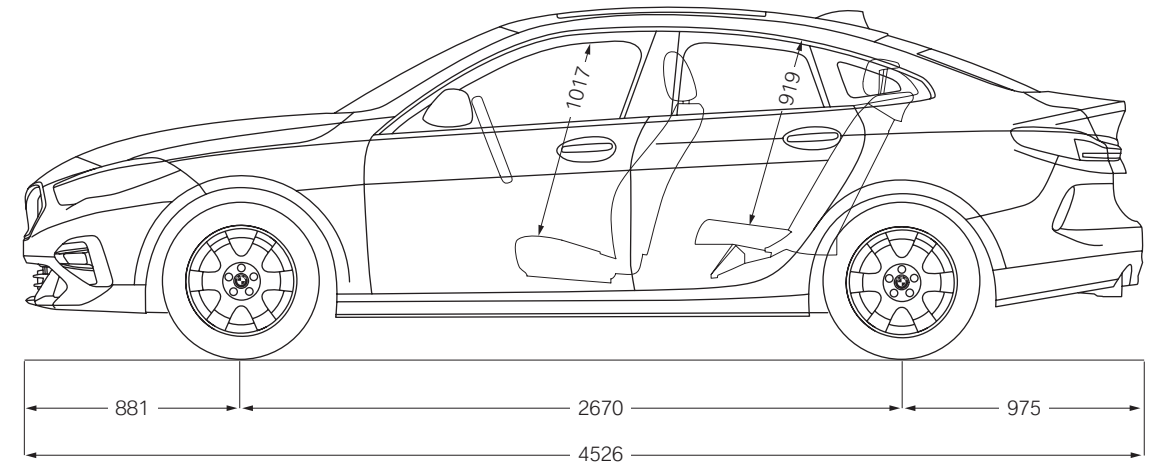

DIMENSIONS.

[Colours] The colours printed above are intended to provide you with a first impression of paints and materials available for your BMW. Experience has shown, however, that printed images of paint, upholstery and interior trim colours cannot faithfully reproduce the actual appearance of the originals. We recommend therefore that you consult your BMW partner who will be able to show you original samples and assist with special requests.