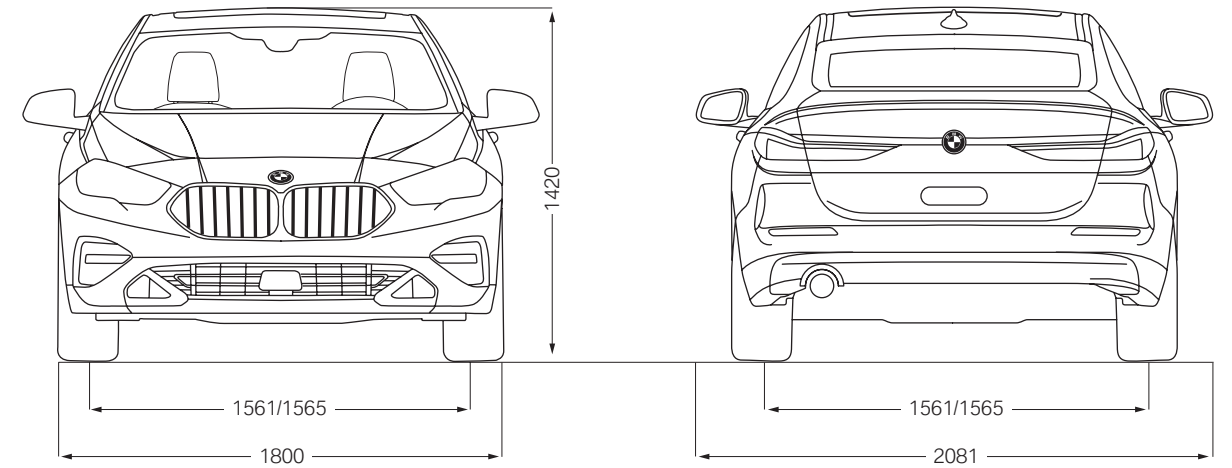

EXTERIOR COLOURS.

M Sport

UPHOLSTERY

SENSATEC

INTERIOR TRIMS.

DIMENSIONS.

[Colours] The colours printed above are intended to provide you with a first impression of paints and materials available for your BMW. Experience has shown, however, that printed images of paint, upholstery and interior trim colours cannot faithfully reproduce the actual appearance of the originals. We recommend therefore that you consult your BMW partner who will be able to show you original samples and assist with special requests.